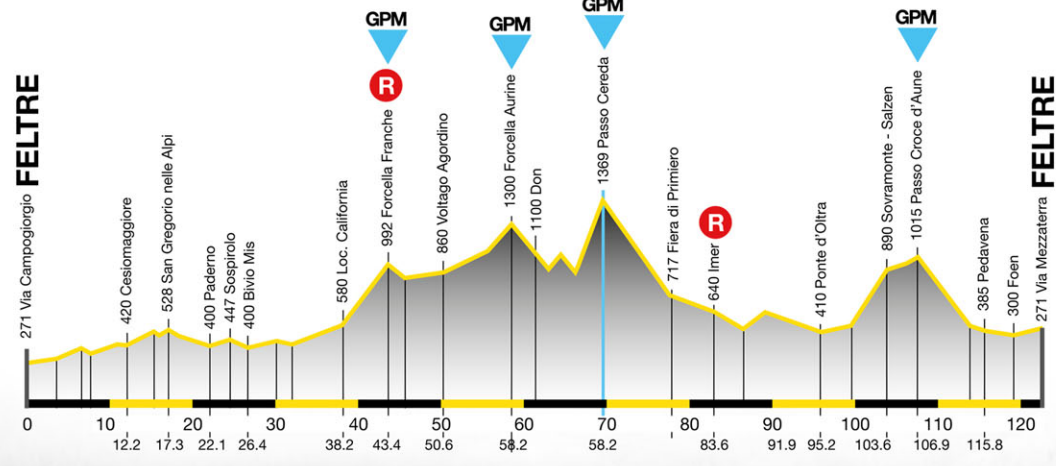

16-06-2013

Feltre (Belluno) Italy

16.06.2013

ONLY FOR REAL CYCLISTS

I HAVE TO SIGN UP !!!

Start 7.30

Info:
info@gfsportful.it
www.gfsportful.it

"California"ia

PASSO DURAN

Lago del Mis

Passo Rolle

Tell my
friends!

Arrival
Piazza Maggiore - Feltrino

Passo Croce d'Asune

Registrations
from 1st October 2012
Friends registrations at
35 € fee until
31st October 2012
Start from the first grid